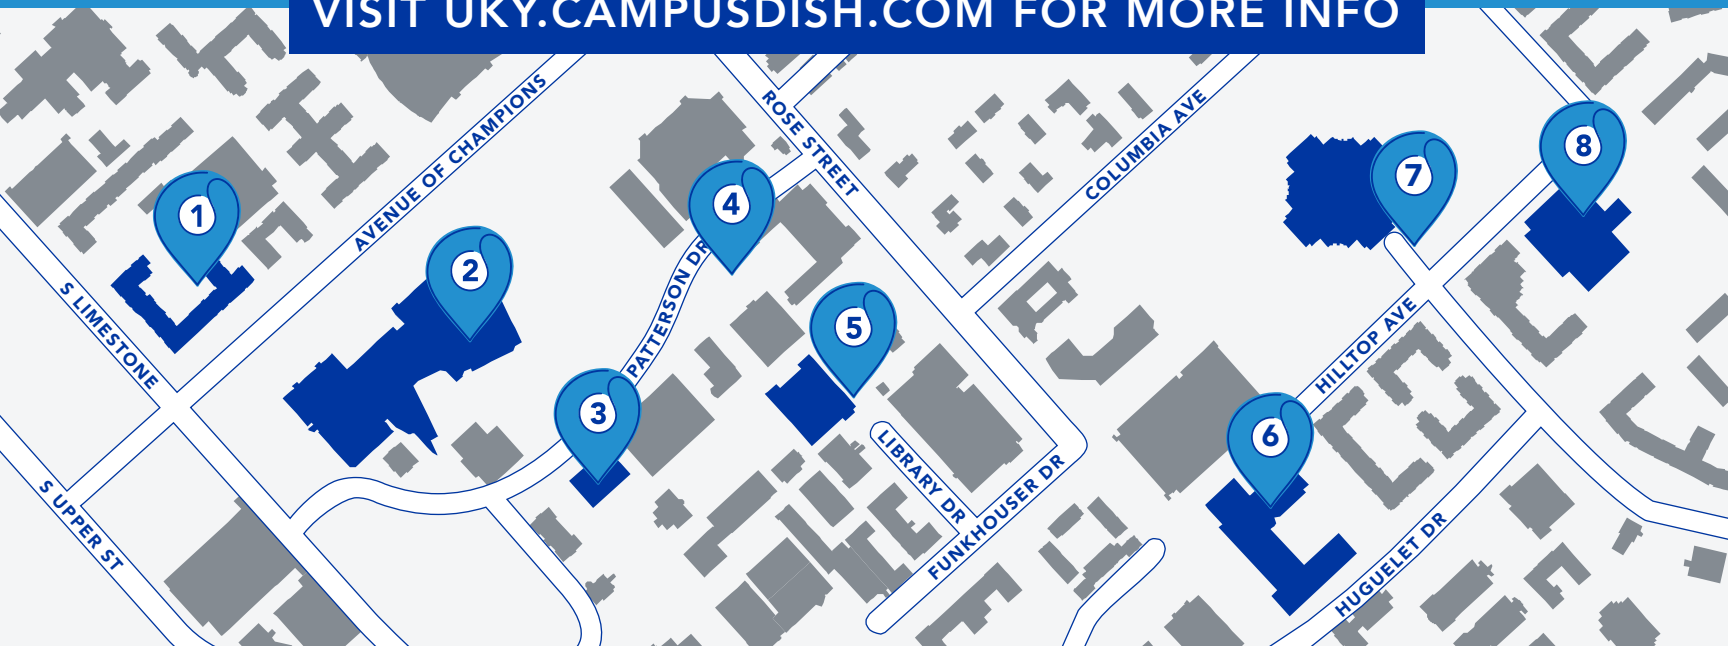

1 EXCHANGE
PER DAY

Meal Swipe Exchange

MON - FRI

1. Wildcat Pantry
(10 AM - 5 PM)

2. Panda Express
M - TH (10 AM - 5 PM)
FRI (10 AM - 3 PM)

Subway (11 AM - 2 PM)

Auntie Anne's
(11 AM - 2 PM)

3. Intermezzo (11 PM - 2 PM)

4. Papa John's Mobile
(11 AM - 2 PM)

5. M.I. King Subway
(11 AM - 2 PM)

6. Wildcat Pantry
(10 AM - 4 PM)

7. Nathan's Taqueria Truck
(11 AM - 2 PM)

8. Papa John's
(11 AM - 2 PM)

Wildcat Pantry
(10 AM - 5 PM)

VISIT UKY.CAMPUSDISH.COM FOR MORE INFO

1. HOLMES HALL
2. GATTON STUDENT CENTER
3. PATTERSON OFFICE TOWER
4. PATTERSON DR

5. M.I. KING LIBRARY
6. JACOBS SCIENCE BUILDING
7. WILLIAM T. YOUNG LIBRARY
8. THE 90

Meal Swipe Exchange

MON - FRI
11 AM - 2 PM

NATHAN'S TAQUERIA

**TACOS, QUESADILLA OR
BURRITO BOWL**

+

**CANNED SODA OR
BOTTLED WATER**